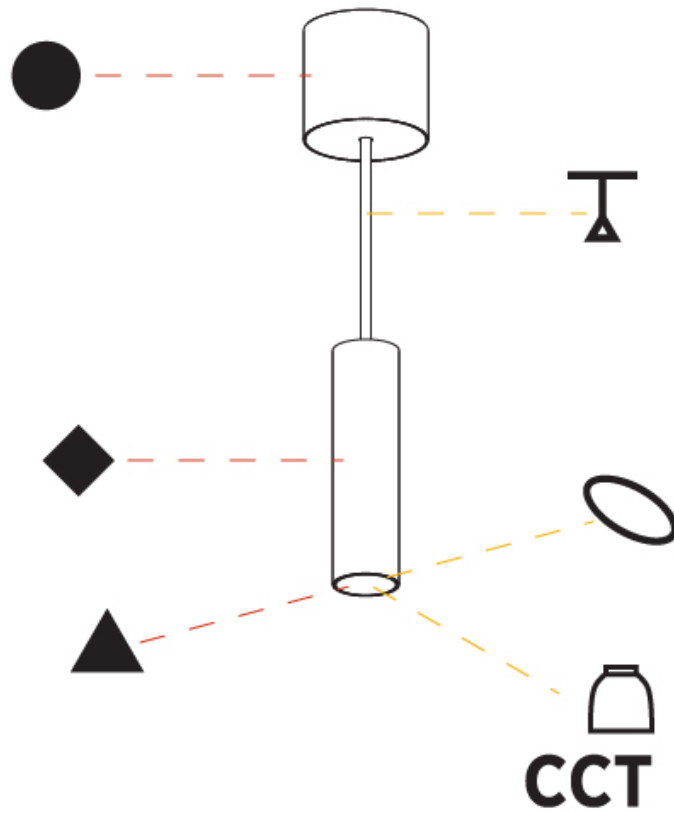

HANGOVER MONOPOINT SURFACE CANOPY SUSPENSION

A300153-

PROJECT	_____
TYPE	_____
SPECIFIER	_____
QUANTITY	_____
DATE	_____

A